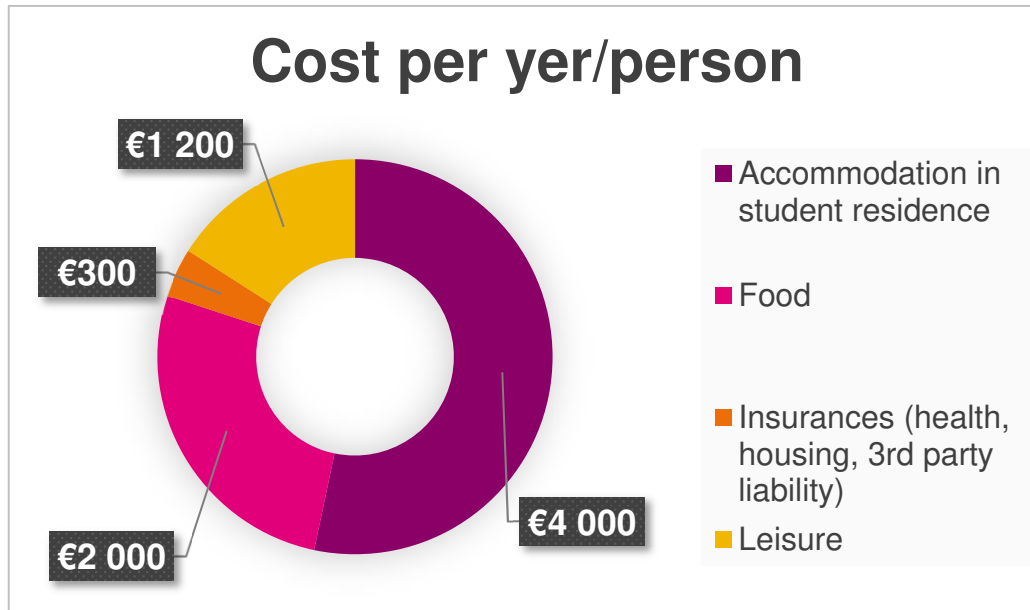

Living Costs in France

Total = 7 500 € per year
-1 000 € per year of Social aid for accommodation

Amount remaining to be paid by the student:

6 500 € per year

Important : financial conditions for obtaining the visa should be checked with **CAMPUS FRANCE**