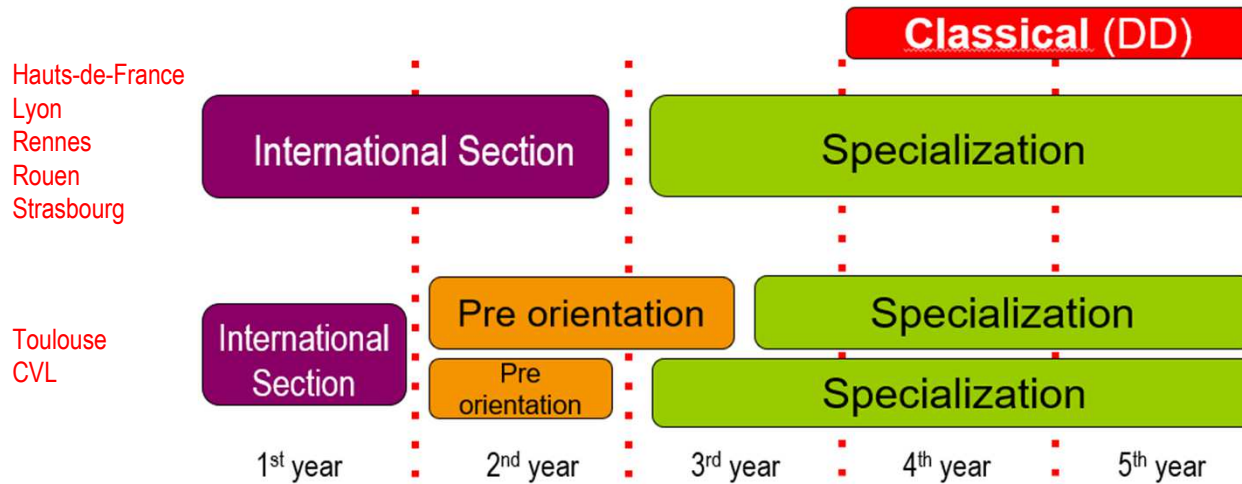

INSA Degree Programmes

Engineer diploma requirements

- 3 academic semesters in the specialization
- 6 month industrial internship
- TCF level in French and B2 in English